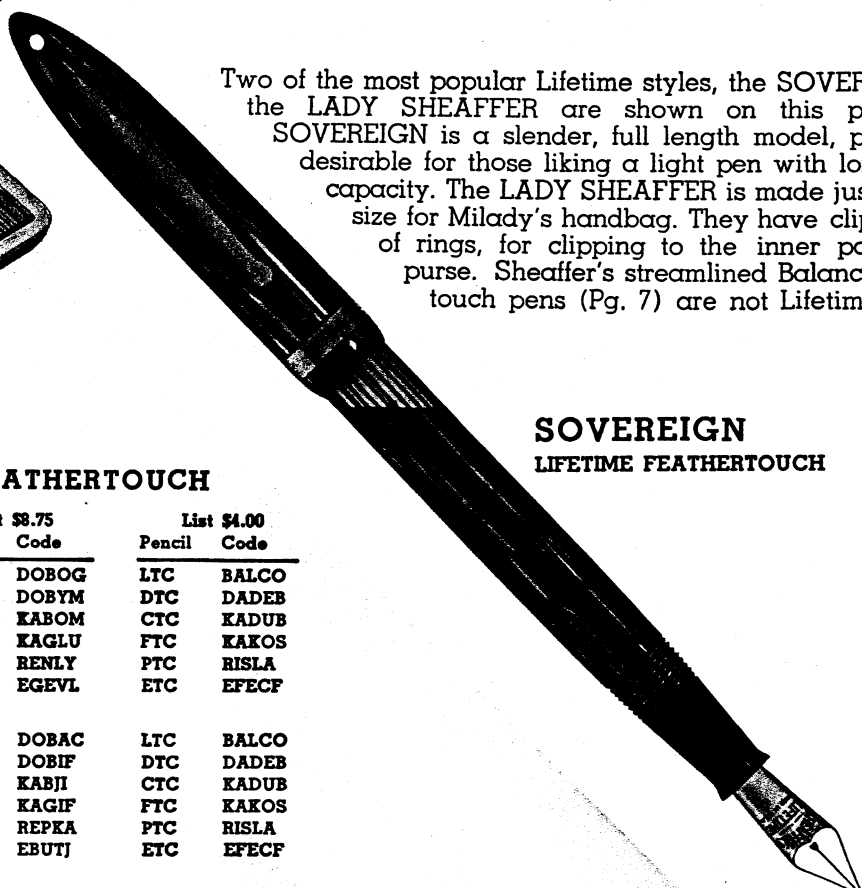

SOVEREIGN LIFETIME FEATHERTOUCH

SOVEREIGN LIFETIME FEATHERTOUCH

One-Stroke Vacuum

Color	List $12.75		List $8.75		List $4.00	
	Ensemble	Code	Pen	Code	Pencil	Code
Black	2L76	DODAB	73W	DOBOG	LTC	BALCO
Ebonized Pearl	2D76	DODID	D73W	DOBYM	DTC	DADEB
Golden Brown	2C76	KALEB	C73W	KABOM	CTC	KADUB
Rose Glow	2F76	KASID	F73W	KAGLU	FTC	KAKOS
Gray Pearl	2P76	RUBIM	P73W	RENLY	PTC	RISLA
Marine Green	2E76	EKUDF	E73W	EGEVL	ETC	EFECF
<i>Visulated—(Lever Style)</i>						
Black	2L8	DOCAN	73T	DOBAC	LTC	BALCO
Ebonized Pearl	2D8	DOCIR	D73T	DOBIF	DTC	DADEB
Golden Brown	2C8	KALOV	C73T	KABJI	CTC	KADUB
Rose Glow	2F8	KASUC	F73T	KAGIF	FTC	KAKOS
Gray Pearl	2P8	RIBDE	P73T	REPKA	PTC	RISLA
Marine Green	2E8	EKOFB	E73T	EBUTJ	ETC	EFECF